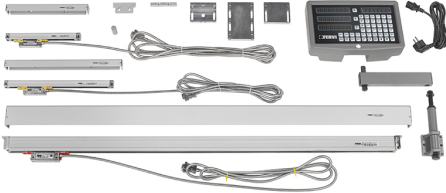

EQUIPPED WITH 3-AXIS DISPLAY, MEASURING LINES AND CONNECTION CABLES.

Straight jaws

Cross slide 335 mm | Long. turret 235
mm | Long. slide 1170 mm

Box

Gross weight

9,45 kg

EAN Code

8012667246891