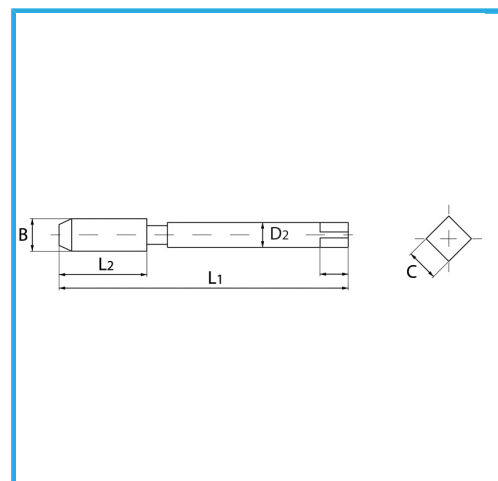

SPECIAL TYPE FOR CREATING THE THREADED INSERT HOUSING SEAT.

Size	3/16" x 32
B	5.7 mm
L1	66.0 mm
L2	19.0 mm
D2	6.3 mm
C	5.00 mm
Packaging dimensions	95x10x10 h mm
Gross weight	0,02 kg
EAN Code	8012667363741