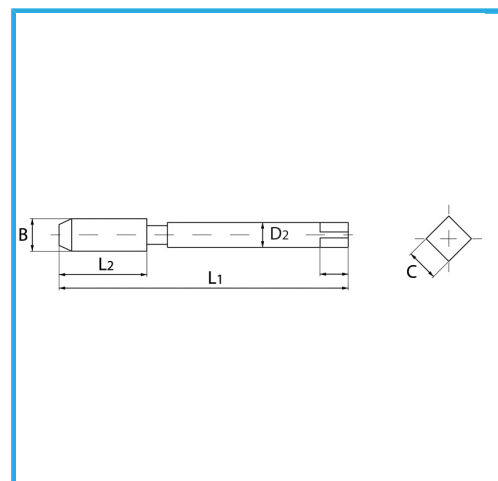

SPECIAL TYPE FOR CREATING THE THREADED INSERT HOUSING SEAT.

Size	3/4" x 12
B	21.5 mm
L1	118.0 mm
L2	38.0 mm
D2	16.0 mm
C	12.5 mm
Packaging dimensions	125x30x30 h mm
Gross weight	0,21 kg
EAN Code	8012667366742