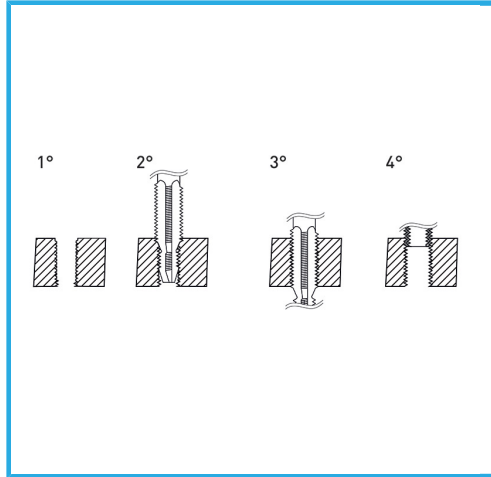

SPECIFIC FOR THE CREATION OF RESET THREADS ON SPARK PLUG SEATS.

Size	M 16 x 1.25
Hexagon	18 mm
L	70 mm
l	32mm
Packaging dimensions	75x25x25 h mm
Gross weight	0,10 kg
EAN Code	8012667364403

HSS -

INOX -