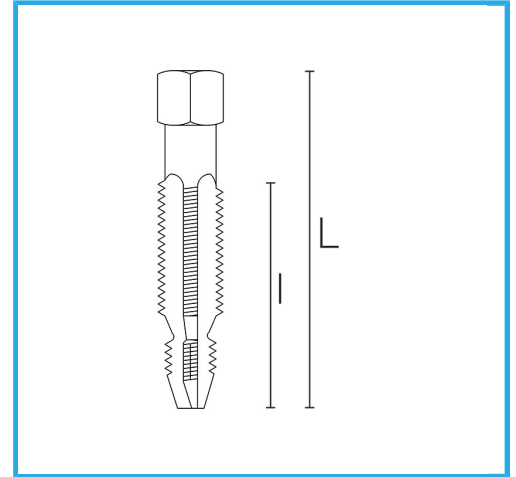

SPECIFIC FOR THE CREATION OF RESET THREADS ON SPARK PLUG SEATS.

Size	M 16 x 1.25
Hexagon	18 mm
L	70 mm
l	32mm
Packaging dimensions	75x25x25 h mm
Gross weight	0,10 kg
EAN Code	8012667364403

HSS -

INOX -