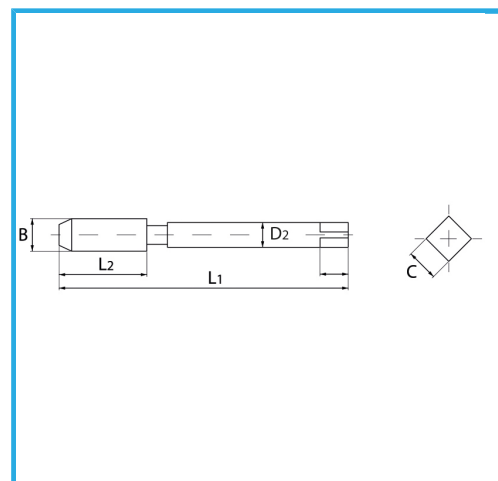

SPECIAL TYPE FOR CREATING THE THREADED INSERT HOUSING SEAT.

Size	5/16" x 22
B	9.3 mm
L1	80.0 mm
L2	24.0 mm
D2	10.0 mm
C	8.00 mm
Packaging dimensions	100x15x15 h mm
Gross weight	0,04 kg
EAN Code	8012667367602