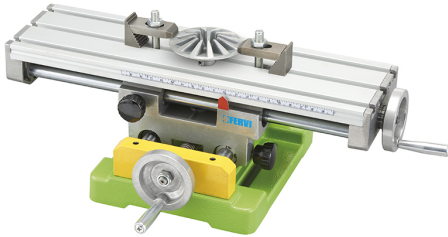

WITH FIXED MILLIMETER SCALE FOR LONGITUDINAL TABLE MOVEMENTS.

A	100 mm
B	350 mm
C	160 mm
D	190 mm
Height	120 mm
Slot	8 mm
Slot distance	36 mm
Travels	177 x 50 mm
Division	0.05 mm
Overall dimensions	415 x 255 mm
Net weight	6 kg
Packaging dimensions	400x245x165 h mm
Gross weight	6,29 kg
EAN Code	8012667361099