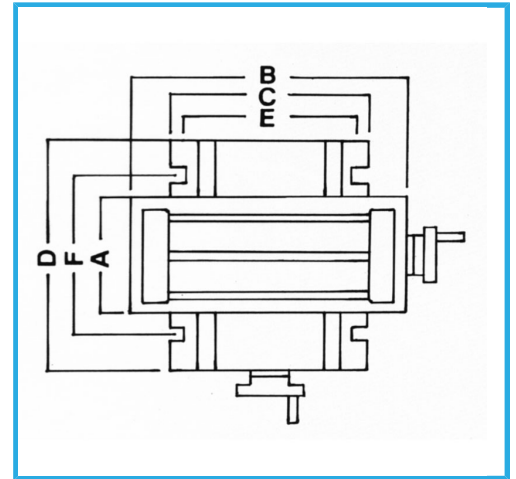

WITH FIXED MILLIMETER SCALE FOR LONGITUDINAL TABLE MOVEMENTS.

A	100 mm
B	350 mm
C	160 mm
D	190 mm
Height	120 mm
Slot	8 mm
Slot distance	36 mm
Travels	177 x 50 mm
Division	0.05 mm
Overall dimensions	415 x 255 mm
Net weight	6 kg
Packaging dimensions	400x245x165 h mm
Gross weight	6,29 kg
EAN Code	8012667361099