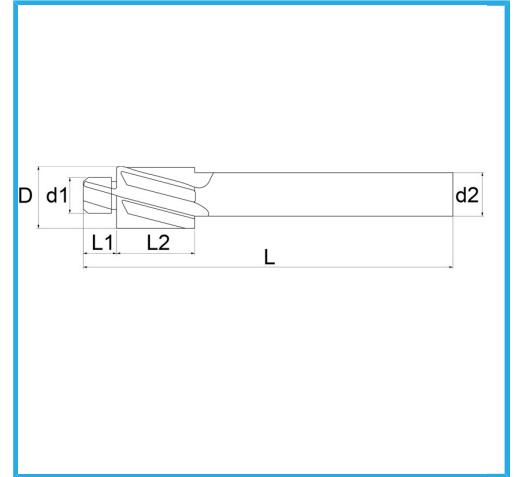

FOR THROUGH HOLES FOR THE EXECUTION OF PRECISION SCREWS OR BOLTS.

Screw	M8
D	15 mm
d1	8,4 mm
d2	12,5 mm
L1	9 mm
L2	22 mm
L	100 mm
Gross weight	0,09 kg
EAN Code	8012667346737

Box

External

373

-

-