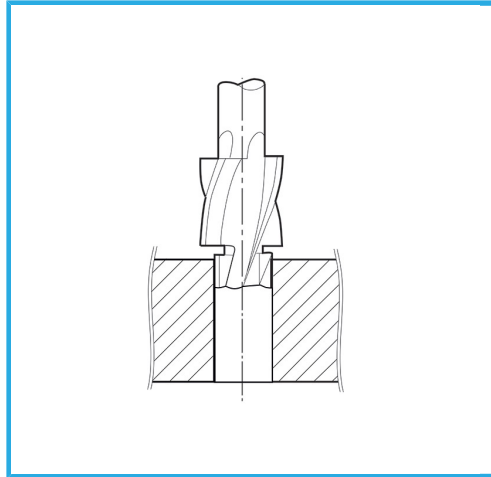

FOR THROUGH HOLES FOR THE EXECUTION OF PRECISION SCREWS OR BOLTS.

Screw	M8
D	15 mm
d1	8,4 mm
d2	12,5 mm
L1	9 mm
L2	22 mm
L	100 mm
Gross weight	0,09 kg
EAN Code	8012667346737

Box

External

373

-

-