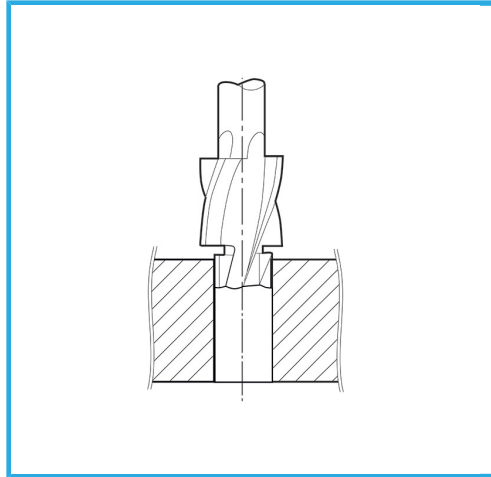

FOR THROUGH HOLES.

For screws
Gross weight
Packaging dimensions
EAN Code

M3, M4, M5, M6, M8, M10
0,41 kg
145 x 40 x 100 h mm
8012667346652

	Hangable		External
	6 Pcs		373
	-		-