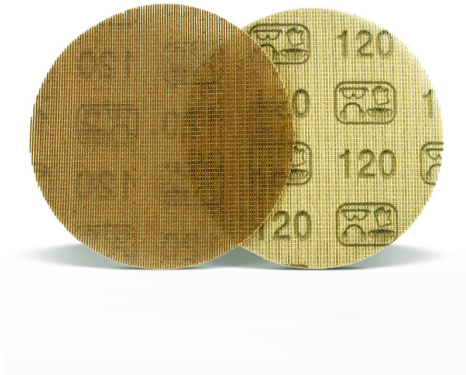

SUPPORT MADE OF MESH ALLOWS YOU TO VACUUM UP TO 90% OF THE DUST GENERATED BY ABRASION, RESISTS HEAT MAKING THEM USABLE EVEN WITH..

Diameter \varnothing	150 mm
Grit	120
Pack	50
Gross weight	-
EAN Code	8012667329488