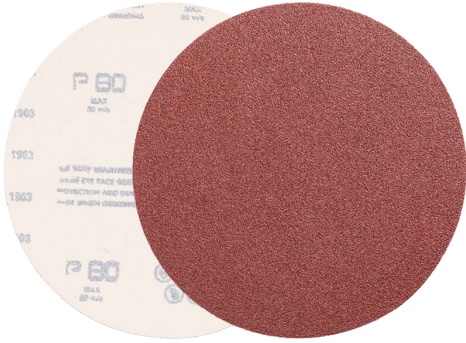

CORUNDUM RESIN COATED ON HEAVY PAPER (WEIGHT F), CLOSED COAT.

Diameter \varnothing	150 mm
Holes	6
Grit	100
Pack	100
Gross weight	0,01 kg
Packaging dimensions	165 x 160 x 130 h mm
EAN Code	8012667329303