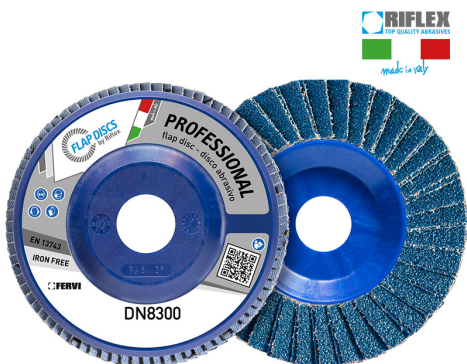

ART. DN8300.182
DISCO LAMELLARE PROFESSIONAL DUAL FLAP

€5,30

Dimensioni	180 x 22 mm
Grana	40
Max rpm	8500
Pack	10
Peso lordo	0,27 kg
Codice EAN	8012667297404