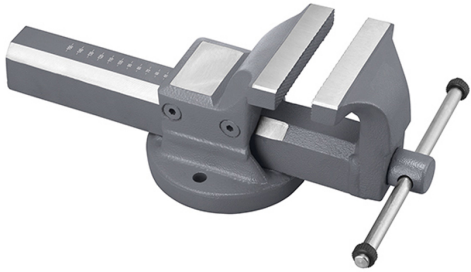

LATERAL SLIDING ADJUSTMENT.

Jaws	125 mm
Opening	160 mm g
Working height	70 mm
Slot distance	111 mm
Net weight	9,8 kg
Packaging dimensions	420x170x170 h mm
Gross weight	10,94 kg
EAN Code	8012667301934

Box

Steel