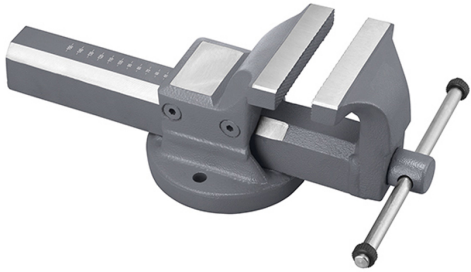

LATERAL SLIDING ADJUSTMENT.

Jaws	100 mm
Opening	125 mm g
Working height	60 mm
Slot distance	98 mm
Net weight	5,8 kg
Packaging dimensions	310x140x135 h mm
Gross weight	6,25 kg
EAN Code	8012667301927

Box

Steel